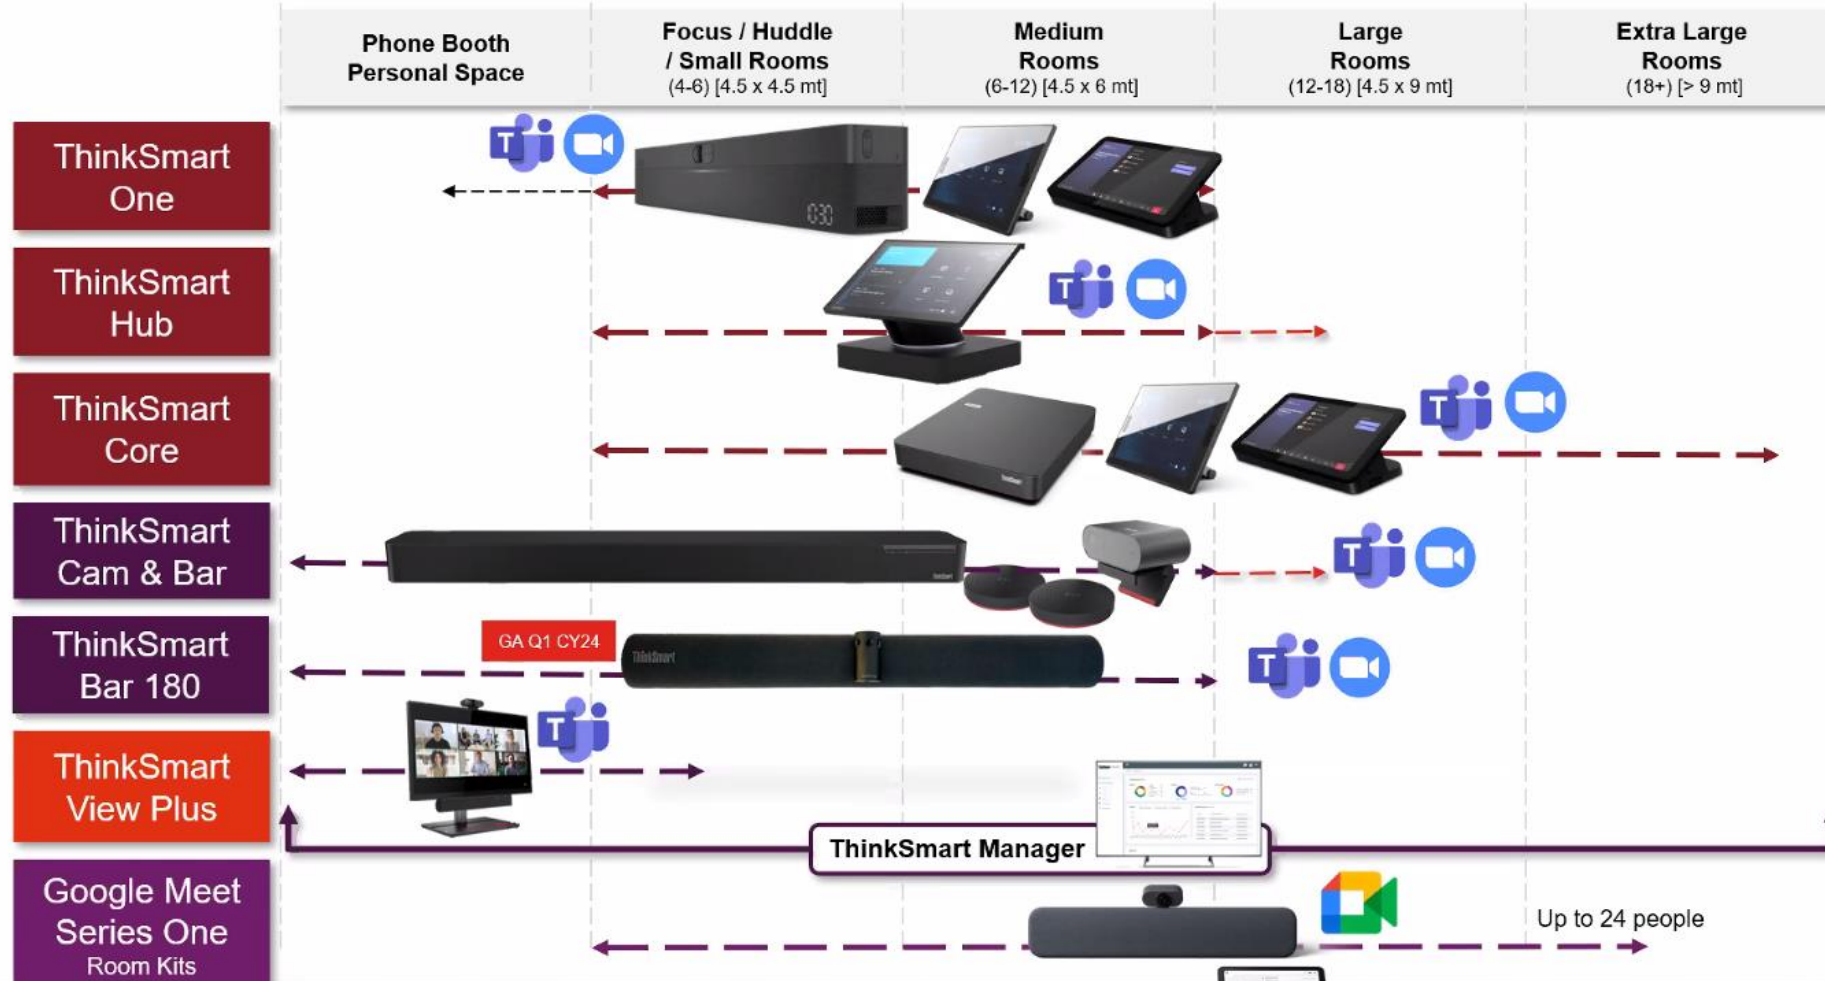

neat.

 TD SYNEX | *Maverick*

logi

TD SYNEX | *Maverick*

ThinkSmart Positioning – Collaboration Spaces

Videobar 70

Narrow FoV camera
captures speaker at side of room in high resolution

Wide angle camera
captures whole room

Narrow FoV camera
captures speaker at center of room in high resolution

Narrow FoV camera
captures speaker at side of room in high resolution

Avocor CollabTouch™

Solutions for interactive video collaboration

Enable interactivity in rooms on your UC platform of choice*

zoomrooms

RingCentral

Meet Surface Hub 3

The premium meeting experience for hybrid teams

!!!Autopilot!!!

Do more with Windows 11 Pro

Hybrid meetings that include everyone

Make any place teamwork space

Seamlessly share and co-create together

Manage remotely and stay secure anywhere

Steelcase

TD SYNEX | *Maverick*

SONY

14.3.2024

SHOW
ROOM